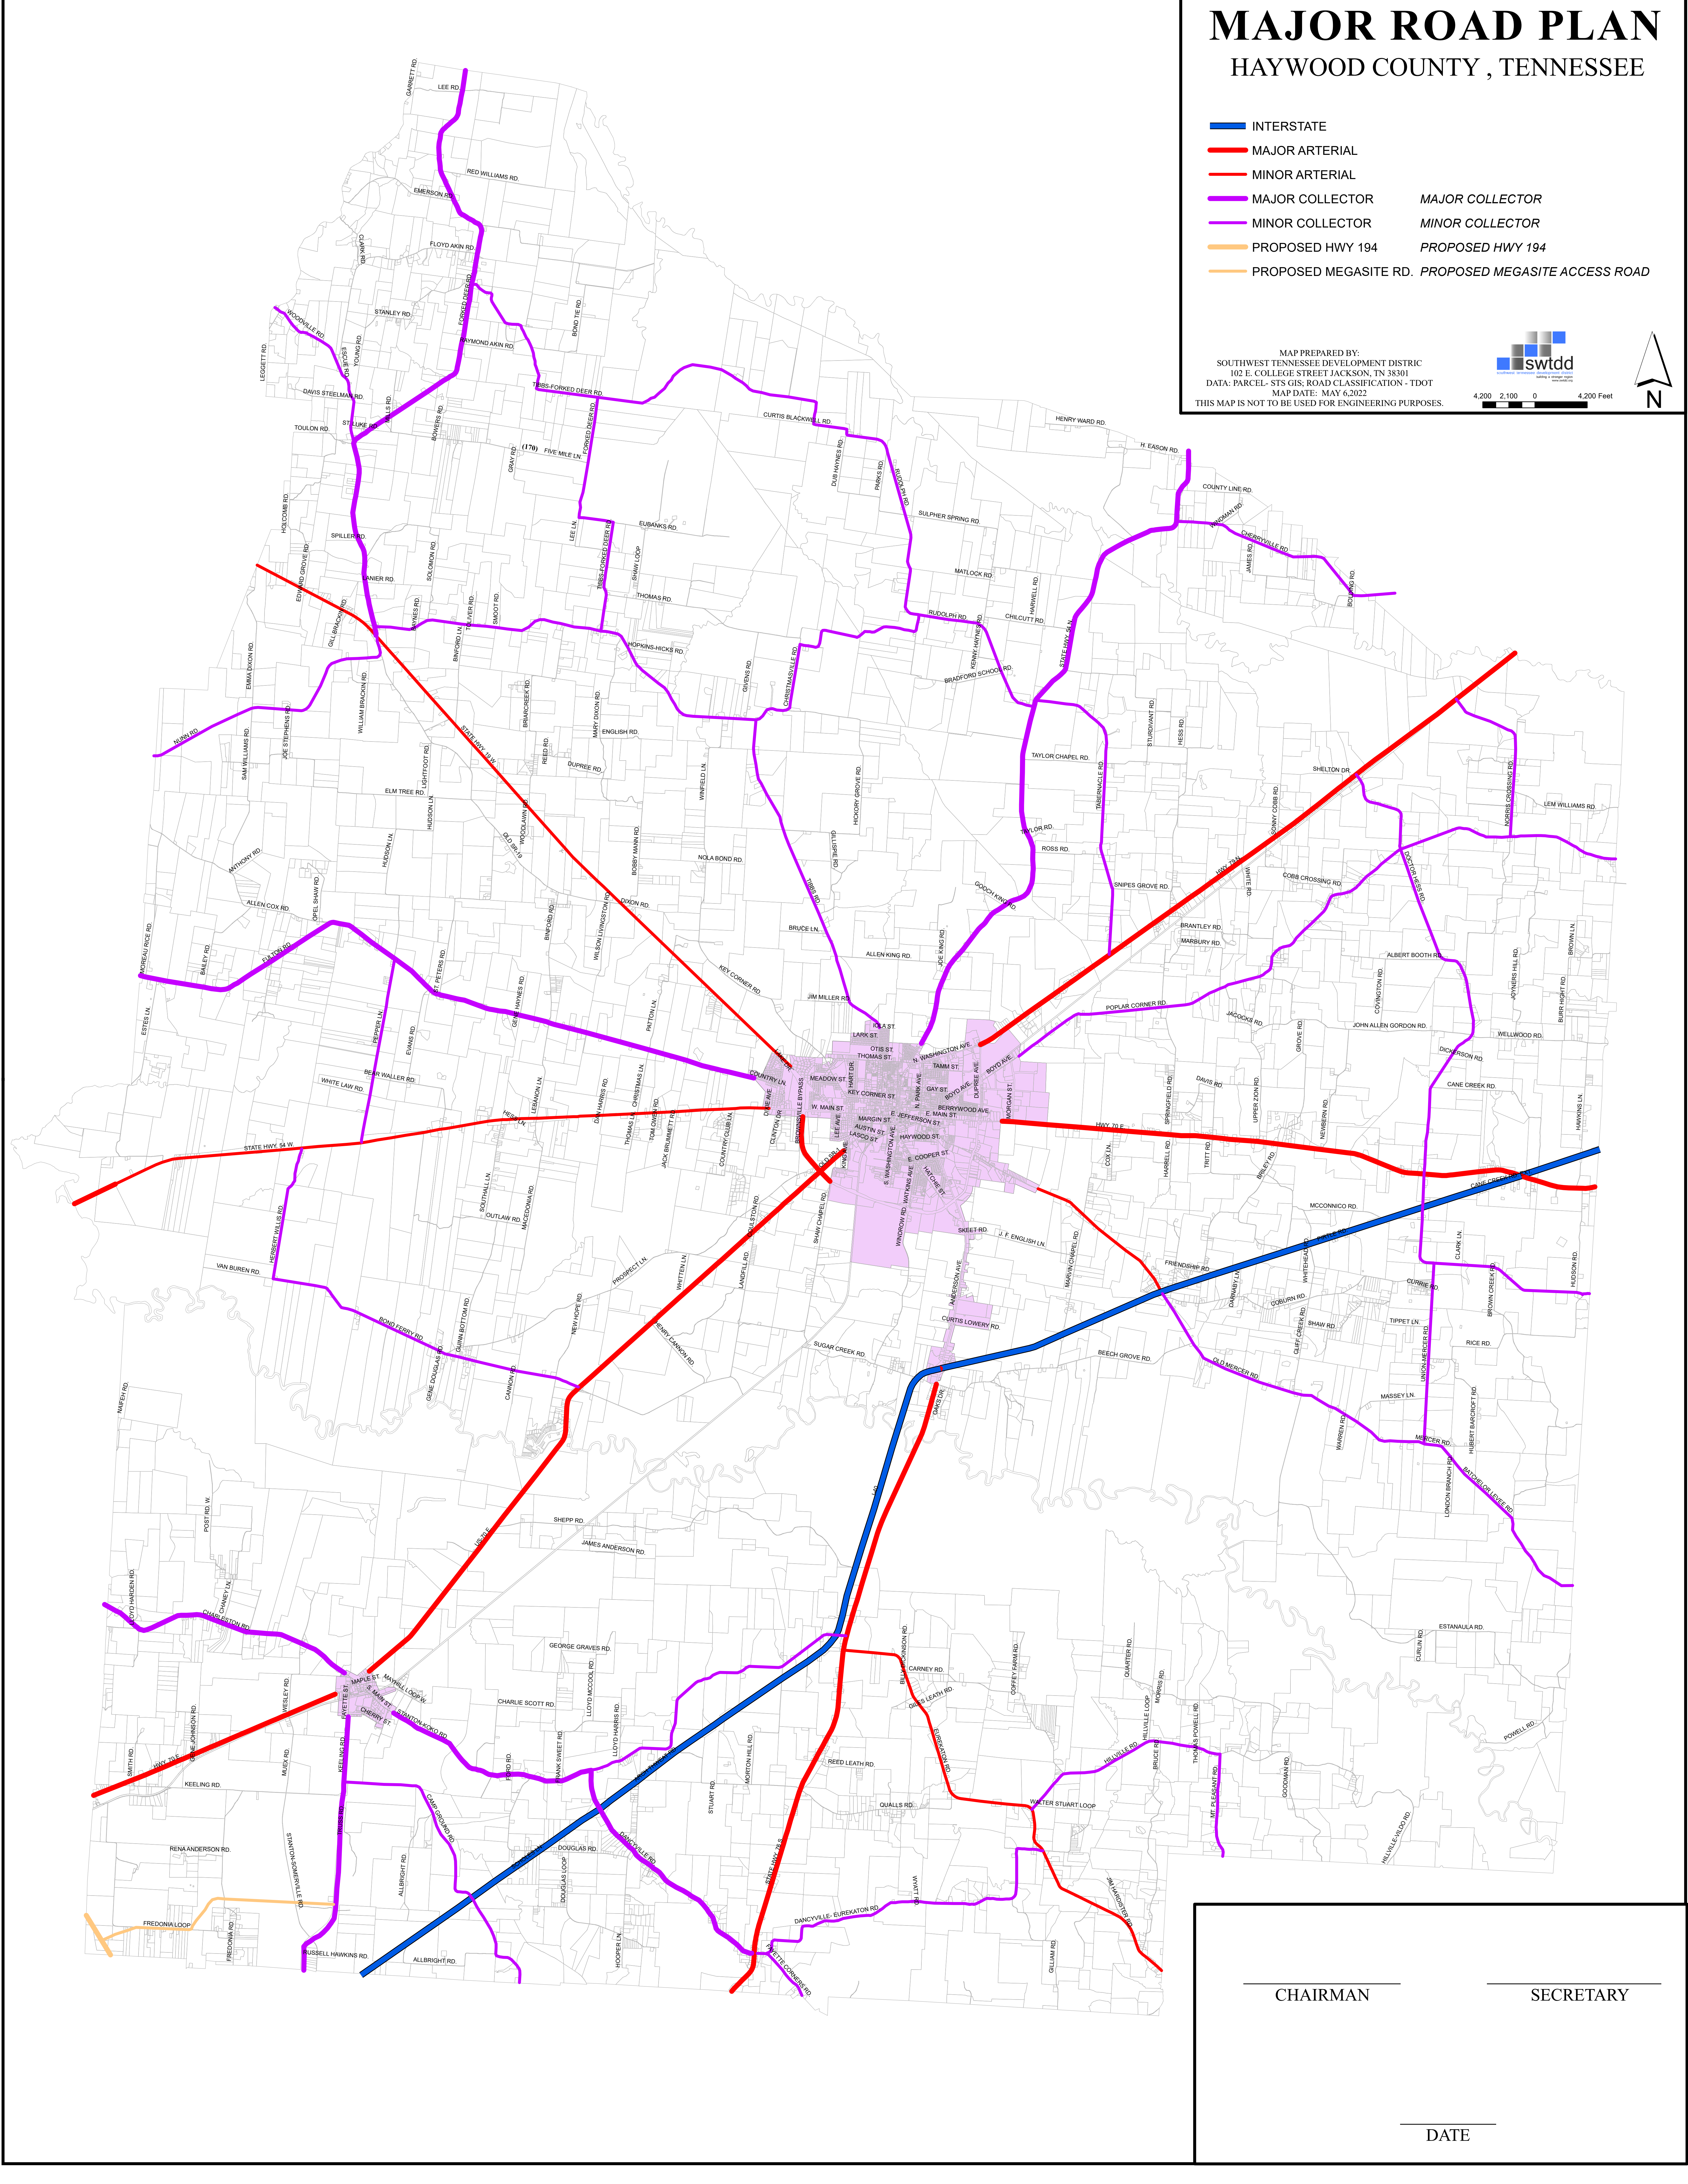

# MAJOR ROAD PLAN

## HAYWOOD COUNTY, TENNESSEE

- INTERSTATE
- MAJOR ARTERIAL
- MINOR ARTERIAL
- MAJOR COLLECTOR
- MINOR COLLECTOR
- PROPOSED HWY 194
- PROPOSED MEGASITE RD. PROPOSED MEGASITE ACCESS ROAD

MAJOR COLLECTOR  
MINOR COLLECTOR

PROPOSED HWY 194  
PROPOSED HWY 194

PROPOSED MEGASITE RD. PROPOSED MEGASITE ACCESS ROAD

MAP PREPARED BY:  
SOUTHWEST TENNESSEE DEVELOPMENT DISTRICT  
102 E. COLLEGE STREET JACKSON, TN 38301  
DATA: PARCEL - STS GIS, ROAD CLASSIFICATION - TDOT  
MAP DATE: MAY 6, 2023  
THIS MAP IS NOT TO BE USED FOR ENGINEERING PURPOSES.